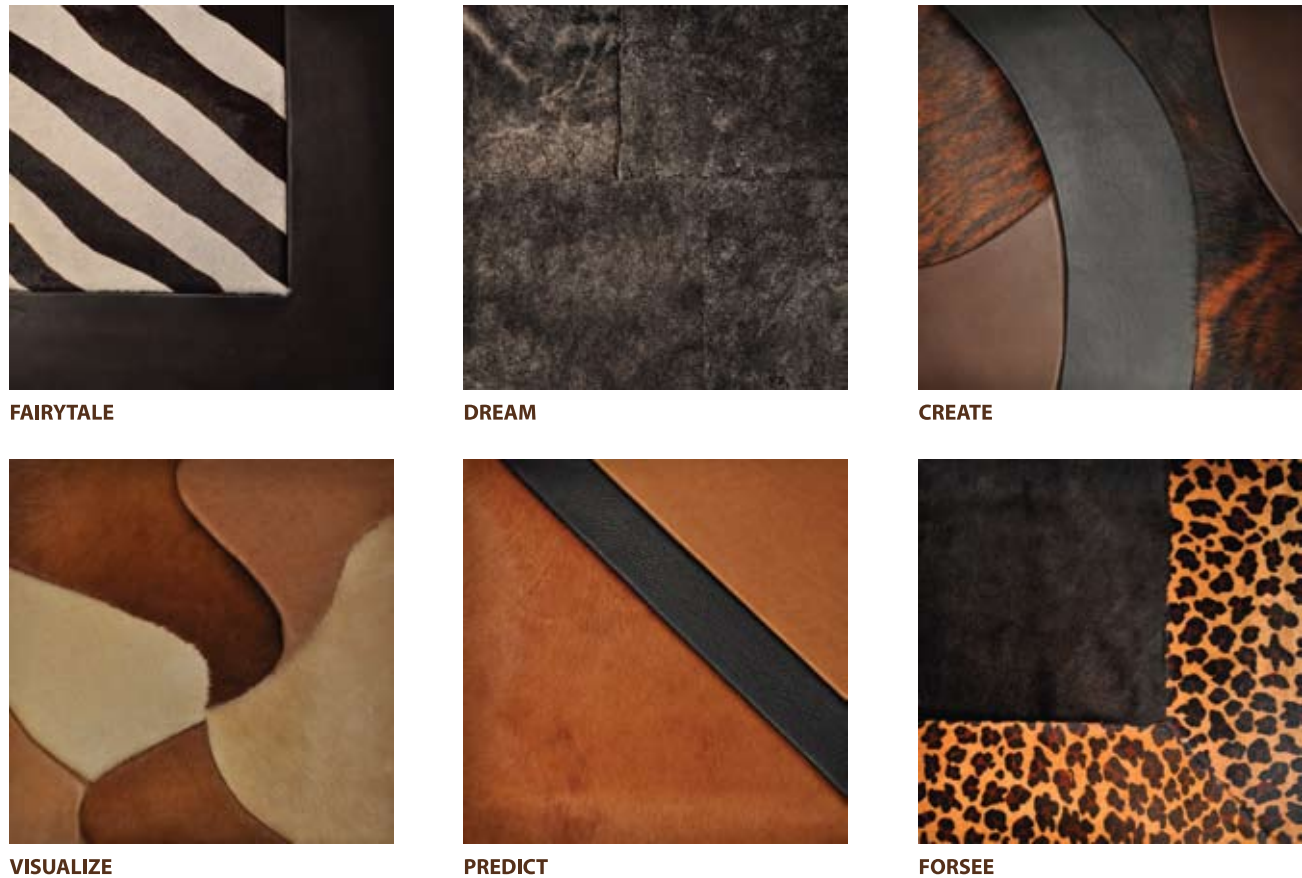

FAIRYTALE

DREAM

CREATE

VISUALIZE

PREDICT

FORSEE

Another option of the 'Envision' program involves pairing the leather or hair-on with basic carpeting for a less expensive alternative. Some examples are shown below.